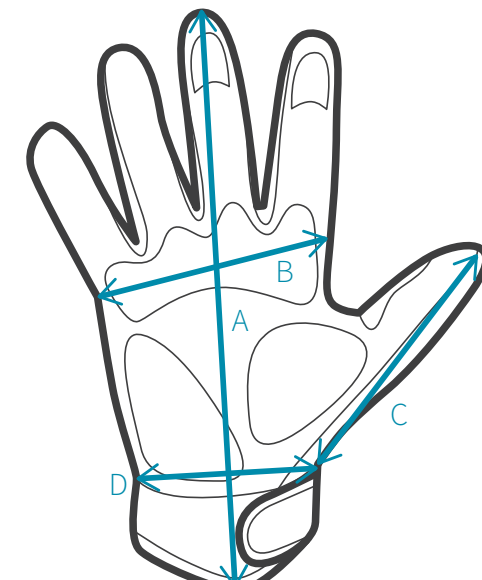

A - chest (between armpits)
B - back
C - front
D - sleeve

MEN'S TECH TEE

	A	B	C
S	50 cm	75 cm	73.5 cm
M	53 cm	76.5 cm	75 cm
L	56 cm	79 cm	77.5 cm
XL	59 cm	81 cm	79.5 cm

A - chest (between armpits)
B - back
C - front

WOMEN'S TECH TEE

	A	B	C
S	44 cm	68 cm	63 cm
M	46 cm	70.5 cm	65 cm
L	48 cm	72.5 cm	68 cm

A - chest (between armpits)
B - back
C - front

TECH TANKTOP

	A	B
S	50 cm	72 cm
M	53 cm	74 cm
L	56 cm	76 cm
XL	59 cm	78 cm

A - chest (between armpits)
B - back

COTTON TEE

	A	B	C
S	50 cm	69 cm	71 cm
M	53 cm	70.5 cm	72.5 cm
L	56 cm	72.5 cm	74.5 cm
XL	59 cm	74.5 cm	76.5 cm

A - chest (between armpits)
B - back
C - front

SHORTS

	A	B
S	80 cm	34 cm
M	85 cm	36 cm
L	90 cm	36 cm
XL	95 cm	39 cm

A - waist
B - inseam

GLOVES

	A	B	C	D
S	21.5 cm	9.5 cm	6.5 cm	9 cm
M	22.5 cm	10 cm	7 cm	9 cm
L	23.5 cm	10 cm	7 cm	9.5 cm
XL	23.5 cm	10.5 cm	7.5 cm	9.5 cm
XXL	24.5 cm	11 cm	8 cm	10 cm

A - length
B - width
C - thumb length
D - cuff