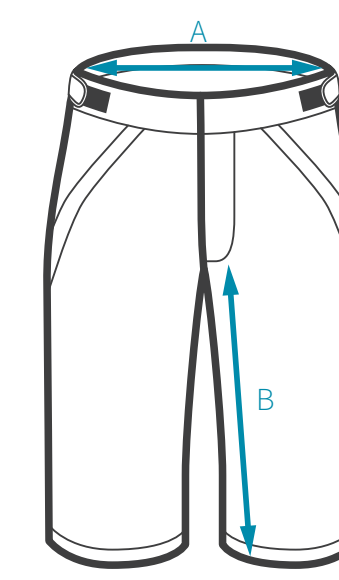

A - chest (between armpits)
B - back
C - front
D - sleeve

MEN'S TECH TEE

	A	B	C
S	50 cm	75 cm	73.5 cm
M	53 cm	76.5 cm	75 cm
L	56 cm	79 cm	77.5 cm
XL	59 cm	81 cm	79.5 cm

A - chest (between armpits)
B - back
C - front

WOMEN'S TECH TEE

	A	B	C
S	44 cm	68 cm	63 cm
M	46 cm	70.5 cm	65 cm
L	48 cm	72.5 cm	68 cm

A - chest (between armpits)
B - back
C - front

TECH TANKTOP

	A	B
S	50 cm	72 cm
M	53 cm	74 cm
L	56 cm	76 cm
XL	59 cm	78 cm

A - chest (between armpits)
B - back

COTTON TEE

	A	B	C
S	50 cm	69 cm	71 cm
M	53 cm	70.5 cm	72.5 cm
L	56 cm	72.5 cm	74.5 cm
XL	59 cm	74.5 cm	76.5 cm

A - chest (between armpits)
B - back
C - front

SHORTS

	A	B
S	80 cm	34 cm
M	85 cm	36 cm
L	90 cm	36 cm
XL	95 cm	39 cm

A - waist
B - inseam

GLOVES

	A	B	C	D
S	21.5 cm	9.5 cm	6.5 cm	9 cm
M	22.5 cm	10 cm	7 cm	9 cm
L	23.5 cm	10 cm	7 cm	9.5 cm
XL	23.5 cm	10.5 cm	7.5 cm	9.5 cm
XXL	24.5 cm	11 cm	8 cm	10 cm

A - length
B - width
C - thumb length
D - cuff