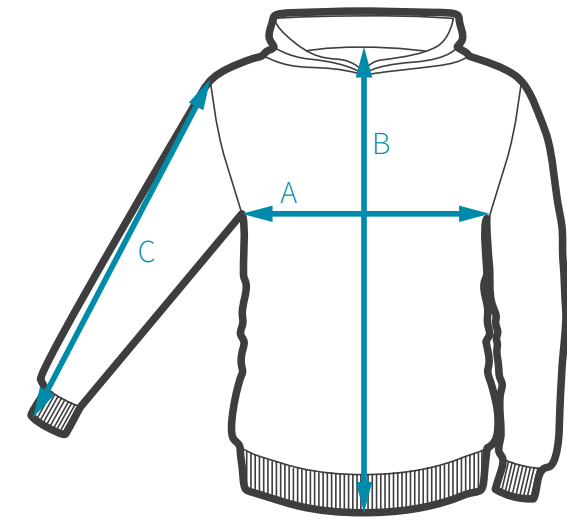

COTTON HOODIE

	A	B	C
S	52 cm	69 cm	63.5 cm
M	55 cm	71 cm	66.5 cm
L	58 cm	75 cm	69.5 cm
XL	61 cm	78 cm	72.5 cm

A - chest (between armpits)
B - back/front
C - sleeve

TECH HOODIE

	A	B	C
S	52 cm	72 cm	63.5 cm
M	55 cm	74 cm	66.5 cm
L	58 cm	78 cm	69.5 cm
XL	61 cm	80 cm	72.5 cm

A - chest (between armpits)
B - back/front
C - sleeve

JERSEY

	A	B	C	D
S	50 cm	74 cm	72.5 cm	69 cm
M	53 cm	76 cm	74.5 cm	73 cm
L	56 cm	78 cm	76 cm	76 cm
XL	59 cm	79.5 cm	77 cm	79 cm

A - chest (between armpits)
B - back
C - front
D - sleeve

JUNIOR JERSEY

	A	B	C	D
S	41 cm	53.5 cm	53.5 cm	50 cm
M	43 cm	56.5 cm	57 cm	54 cm
L	47 cm	60 cm	60.5 cm	58 cm

A - chest (between armpits)
B - back
C - front
D - sleeve

TECH SHIRT

	A	B	C	D
S	52 cm	80 cm	76 cm	64 cm
M	55 cm	82 cm	78 cm	67 cm
L	58 cm	84 cm	80 cm	70 cm
XL	61 cm	86 cm	82 cm	72 cm