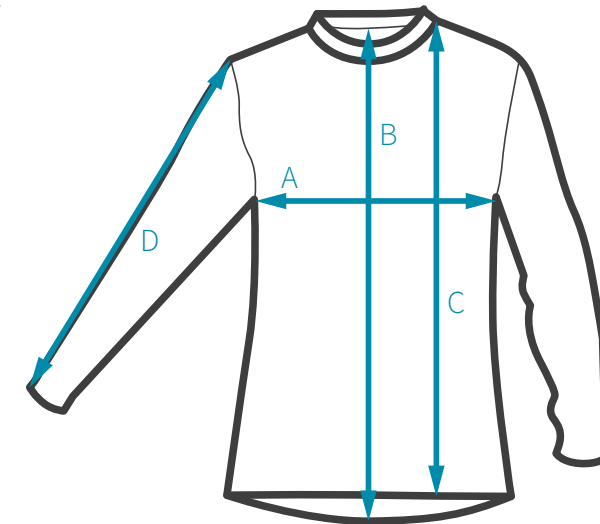

COTTON HOODIE

	A	B	C
S	52 cm	69 cm	63.5 cm
M	55 cm	71 cm	66.5 cm
L	58 cm	75 cm	69.5 cm
XL	61 cm	78 cm	72.5 cm

A - chest (between armpits)
B - back/front
C - sleeve

TECH HOODIE

	A	B	C
S	52 cm	72 cm	63.5 cm
M	55 cm	74 cm	66.5 cm
L	58 cm	78 cm	69.5 cm
XL	61 cm	80 cm	72.5 cm

A - chest (between armpits)
B - back/front
C - sleeve

JERSEY

	A	B	C	D
S	50 cm	74 cm	72.5 cm	69 cm
M	53 cm	76 cm	74.5 cm	73 cm
L	56 cm	78 cm	76 cm	76 cm
XL	59 cm	79.5 cm	77 cm	79 cm

A - chest (between armpits)
B - back
C - front
D - sleeve

JUNIOR JERSEY

	A	B	C	D
S	41 cm	53.5 cm	53.5 cm	50 cm
M	43 cm	56.5 cm	57 cm	54 cm
L	47 cm	60 cm	60.5 cm	58 cm

A - chest (between armpits)
B - back
C - front
D - sleeve

TECH SHIRT

	A	B	C	D
S	52 cm	80 cm	76 cm	64 cm
M	55 cm	82 cm	78 cm	67 cm
L	58 cm	84 cm	80 cm	70 cm
XL	61 cm	86 cm	82 cm	72 cm

A - waist
B - inseam

GLOVES

	A	B	C	D
S	21.5 cm	9.5 cm	6.5 cm	9 cm
M	22.5 cm	10 cm	7 cm	9 cm
L	23.5 cm	10 cm	7 cm	9.5 cm
XL	23.5 cm	10.5 cm	7.5 cm	9.5 cm
XXL	24.5 cm	11 cm	8 cm	10 cm

A - length
B - width
C - thumb length
D - cuff