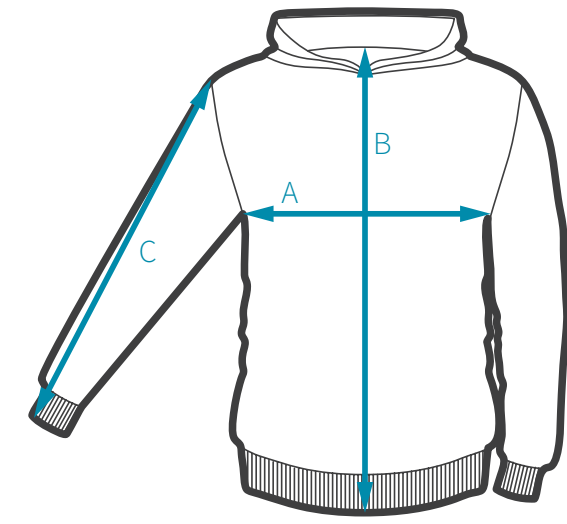

COTTON HOODIE

	A	B	C
S	52 cm	69 cm	63.5 cm
M	55 cm	71 cm	66.5 cm
L	58 cm	75 cm	69.5 cm
XL	61 cm	78 cm	72.5 cm

A - chest (between armpits)
B - back/front
C - sleeve

TECH HOODIE

	A	B	C
S	52 cm	72 cm	63.5 cm
M	55 cm	74 cm	66.5 cm
L	58 cm	78 cm	69.5 cm
XL	61 cm	80 cm	72.5 cm

A - chest (between armpits)
B - back/front
C - sleeve

JERSEY

	A	B	C	D
S	50 cm	74 cm	72.5 cm	69 cm
M	53 cm	76 cm	74.5 cm	73 cm
L	56 cm	78 cm	76 cm	76 cm
XL	59 cm	79.5 cm	77 cm	79 cm

A - chest (between armpits)
B - back
C - front
D - sleeve

JUNIOR JERSEY

	A	B	C	D
S	41 cm	53.5 cm	53.5 cm	50 cm
M	43 cm	56.5 cm	57 cm	54 cm
L	47 cm	60 cm	60.5 cm	58 cm

A - chest (between armpits)
B - back
C - front
D - sleeve

TECH SHIRT

	A	B	C	D
S	52 cm	80 cm	76 cm	64 cm
M	55 cm	82 cm	78 cm	67 cm
L	58 cm	84 cm	80 cm	70 cm
XL	61 cm	86 cm	82 cm	72 cm