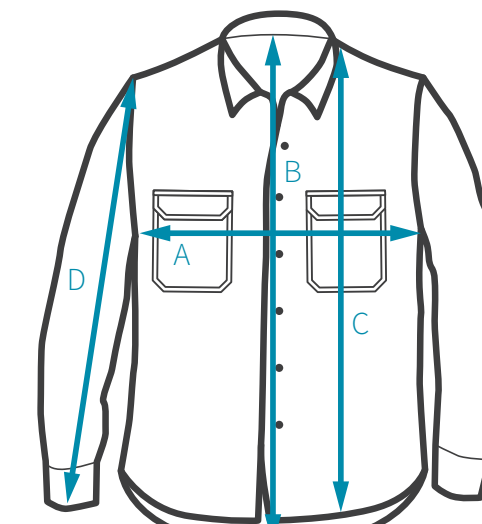

COTTON HOODIE

	A	B	C
S	52 cm	69 cm	63.5 cm
M	55 cm	71 cm	66.5 cm
L	58 cm	75 cm	69.5 cm
XL	61 cm	78 cm	72.5 cm

A - chest (between armpits)
B - back/front
C - sleeve

TECH HOODIE

	A	B	C
S	52 cm	72 cm	63.5 cm
M	55 cm	74 cm	66.5 cm
L	58 cm	78 cm	69.5 cm
XL	61 cm	80 cm	72.5 cm

A - chest (between armpits)
B - back/front
C - sleeve

JERSEY

	A	B	C	D
S	50 cm	74 cm	72.5 cm	69 cm
M	53 cm	76 cm	74.5 cm	73 cm
L	56 cm	78 cm	76 cm	76 cm
XL	59 cm	79.5 cm	77 cm	79 cm

A - chest (between armpits)
B - back
C - front
D - sleeve

JUNIOR JERSEY

	A	B	C	D
S	41 cm	53.5 cm	53.5 cm	50 cm
M	43 cm	56.5 cm	57 cm	54 cm
L	47 cm	60 cm	60.5 cm	58 cm

A - chest (between armpits)
B - back
C - front
D - sleeve

TECH SHIRT

	A	B	C	D
S	52 cm	80 cm	76 cm	64 cm
M	55 cm	82 cm	78 cm	67 cm
L	58 cm	84 cm	80 cm	70 cm
XL	61 cm	86 cm	82 cm	72 cm

A - chest (between armpits)
B - back
C - front
D - sleeve

MEN'S TECH TEE

	A	B	C
S	50 cm	75 cm	73.5 cm
M	53 cm	76.5 cm	75 cm
L	56 cm	79 cm	77.5 cm
XL	59 cm	81 cm	79.5 cm

A - chest (between armpits)
B - back
C - front