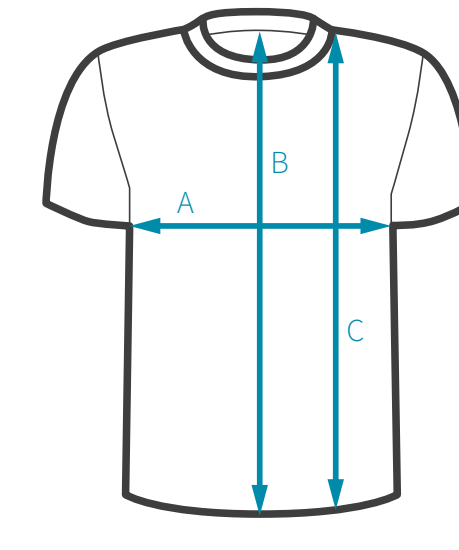

A - chest (between armpits)
B - back
C - front
D - sleeve

MEN'S TECH TEE

	A	B	C
S	50 cm	75 cm	73.5 cm
M	53 cm	76.5 cm	75 cm
L	56 cm	79 cm	77.5 cm
XL	59 cm	81 cm	79.5 cm

A - chest (between armpits)
B - back
C - front

WOMEN'S TECH TEE

	A	B	C
S	44 cm	68 cm	63 cm
M	46 cm	70.5 cm	65 cm
L	48 cm	72.5 cm	68 cm

A - chest (between armpits)
B - back
C - front

TECH TANKTOP

	A	B
S	50 cm	72 cm
M	53 cm	74 cm
L	56 cm	76 cm
XL	59 cm	78 cm

A - chest (between armpits)
B - back

COTTON TEE

	A	B	C
S	50 cm	69 cm	71 cm
M	53 cm	70.5 cm	72.5 cm
L	56 cm	72.5 cm	74.5 cm
XL	59 cm	74.5 cm	76.5 cm

A - chest (between armpits)
B - back
C - front

SHORTS

	A	B
S	80 cm	34 cm
M	85 cm	36 cm
L	90 cm	36 cm
XL	95 cm	39 cm

A - waist
B - inseam

GLOVES

	A	B	C	D
S	21.5 cm	9.5 cm	6.5 cm	9 cm
M	22.5 cm	10 cm	7 cm	9 cm
L	23.5 cm	10 cm	7 cm	9.5 cm
XL	23.5 cm	10.5 cm	7.5 cm	9.5 cm
XXL	24.5 cm	11 cm	8 cm	10 cm

A - length
B - width
C - thumb length
D - cuff