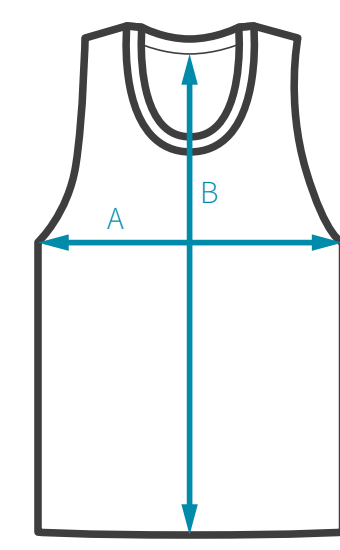

JUNIOR JERSEY

	A	B	C	D
S	41 cm	53.5 cm	53.5 cm	50 cm
M	43 cm	56.5 cm	57 cm	54 cm
L	47 cm	60 cm	60.5 cm	58 cm

A - chest (between armpits)
B - back
C - front
D - sleeve

TECH SHIRT

	A	B	C	D
S	52 cm	80 cm	76 cm	64 cm
M	55 cm	82 cm	78 cm	67 cm
L	58 cm	84 cm	80 cm	70 cm
XL	61 cm	86 cm	82 cm	72 cm

A - chest (between armpits)
B - back
C - front
D - sleeve

MEN'S TECH TEE

	A	B	C
S	50 cm	75 cm	73.5 cm
M	53 cm	76.5 cm	75 cm
L	56 cm	79 cm	77.5 cm
XL	59 cm	81 cm	79.5 cm

A - chest (between armpits)
B - back
C - front

WOMEN'S TECH TEE

	A	B	C
S	44 cm	68 cm	63 cm
M	46 cm	70.5 cm	65 cm
L	48 cm	72.5 cm	68 cm

A - chest (between armpits)
B - back
C - front

TECH TANKTOP

	A	B
S	50 cm	72 cm
M	53 cm	74 cm
L	56 cm	76 cm
XL	59 cm	78 cm

A - chest (between armpits)
B - back

COTTON TEE

	A	B	C
S	50 cm	69 cm	71 cm
M	53 cm	70.5 cm	72.5 cm
L	56 cm	72.5 cm	74.5 cm
XL	59 cm	74.5 cm	76.5 cm

A - chest (between armpits)
B - back
C - front

SHORTS

	A	B
S	80 cm	34 cm
M	85 cm	36 cm
L	90 cm	36 cm
XL	95 cm	39 cm