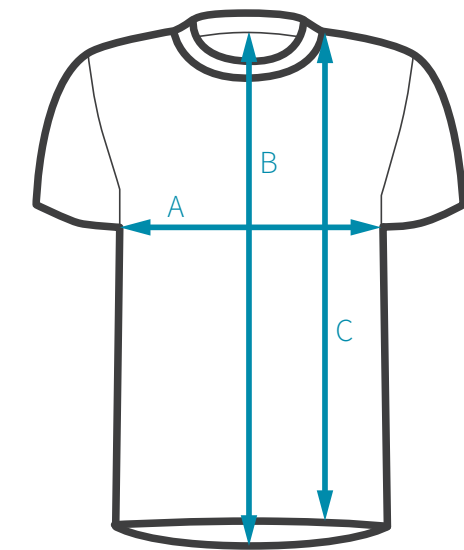

A - chest (between armpits)
B - back/front
C - sleeve

JERSEY

	A	B	C	D
S	50 cm	74 cm	72.5 cm	69 cm
M	53 cm	76 cm	74.5 cm	73 cm
L	56 cm	78 cm	76 cm	76 cm
XL	59 cm	79.5 cm	77 cm	79 cm

A - chest (between armpits)
B - back
C - front
D - sleeve

JUNIOR JERSEY

	A	B	C	D
S	41 cm	53.5 cm	53.5 cm	50 cm
M	43 cm	56.5 cm	57 cm	54 cm
L	47 cm	60 cm	60.5 cm	58 cm

A - chest (between armpits)
B - back
C - front
D - sleeve

TECH SHIRT

	A	B	C	D
S	52 cm	80 cm	76 cm	64 cm
M	55 cm	82 cm	78 cm	67 cm
L	58 cm	84 cm	80 cm	70 cm
XL	61 cm	86 cm	82 cm	72 cm

A - chest (between armpits)
B - back
C - front
D - sleeve

MEN'S TECH TEE

	A	B	C
S	50 cm	75 cm	73.5 cm
M	53 cm	76.5 cm	75 cm
L	56 cm	79 cm	77.5 cm
XL	59 cm	81 cm	79.5 cm

A - chest (between armpits)
B - back
C - front

A - chest (between armpits)
B - back

COTTON TEE

	A	B	C
S	50 cm	69 cm	71 cm
M	53 cm	70.5 cm	72.5 cm
L	56 cm	72.5 cm	74.5 cm
XL	59 cm	74.5 cm	76.5 cm

A - chest (between armpits)
B - back
C - front

SHORTS

	A	B
S	80 cm	34 cm
M	85 cm	36 cm
L	90 cm	36 cm
XL	95 cm	39 cm