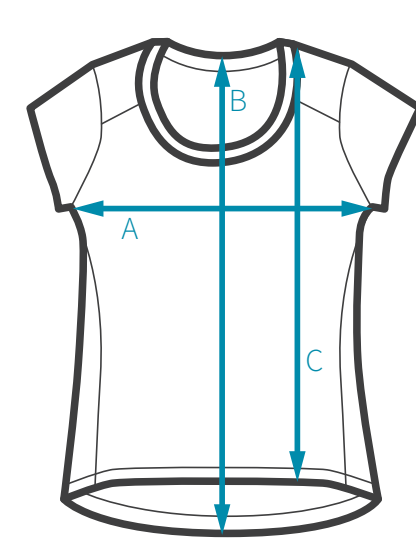

JUNIOR JERSEY

	A	B	C	D
S	41 cm	53.5 cm	53.5 cm	50 cm
M	43 cm	56.5 cm	57 cm	54 cm
L	47 cm	60 cm	60.5 cm	58 cm

A - chest (between armpits)
B - back
C - front
D - sleeve

TECH SHIRT

	A	B	C	D
S	52 cm	80 cm	76 cm	64 cm
M	55 cm	82 cm	78 cm	67 cm
L	58 cm	84 cm	80 cm	70 cm
XL	61 cm	86 cm	82 cm	72 cm

A - chest (between armpits)
B - back
C - front
D - sleeve

MEN'S TECH TEE

	A	B	C
S	50 cm	75 cm	73.5 cm
M	53 cm	76.5 cm	75 cm
L	56 cm	79 cm	77.5 cm
XL	59 cm	81 cm	79.5 cm

A - chest (between armpits)
B - back
C - front

WOMEN'S TECH TEE

	A	B	C
S	44 cm	68 cm	63 cm
M	46 cm	70.5 cm	65 cm
L	48 cm	72.5 cm	68 cm

A - chest (between armpits)
B - back
C - front

TECH TANKTOP

	A	B
S	50 cm	72 cm
M	53 cm	74 cm
L	56 cm	76 cm
XL	59 cm	78 cm

A - chest (between armpits)
B - back

COTTON TEE

	A	B	C
S	50 cm	69 cm	71 cm
M	53 cm	70.5 cm	72.5 cm
L	56 cm	72.5 cm	74.5 cm
XL	59 cm	74.5 cm	76.5 cm

A - chest (between armpits)
B - back
C - front

SHORTS

	A	B
S	80 cm	34 cm
M	85 cm	36 cm
L	90 cm	36 cm
XL	95 cm	39 cm