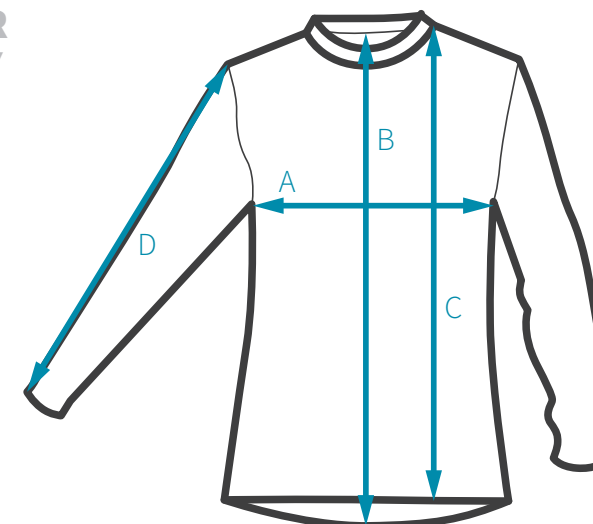

COTTON HOODIE

	A	B	C
S	52 cm	69 cm	63.5 cm
M	55 cm	71 cm	66.5 cm
L	58 cm	75 cm	69.5 cm
XL	61 cm	78 cm	72.5 cm

A - chest (between armpits)
B - back/front
C - sleeve

TECH HOODIE

	A	B	C
S	52 cm	72 cm	63.5 cm
M	55 cm	74 cm	66.5 cm
L	58 cm	78 cm	69.5 cm
XL	61 cm	80 cm	72.5 cm

A - chest (between armpits)
B - back/front
C - sleeve

JERSEY

	A	B	C	D
S	50 cm	74 cm	72.5 cm	69 cm
M	53 cm	76 cm	74.5 cm	73 cm
L	56 cm	78 cm	76 cm	76 cm
XL	59 cm	79.5 cm	77 cm	79 cm

A - chest (between armpits)
B - back
C - front
D - sleeve

JUNIOR JERSEY

	A	B	C	D
S	41 cm	53.5 cm	53.5 cm	50 cm
M	43 cm	56.5 cm	57 cm	54 cm
L	47 cm	60 cm	60.5 cm	58 cm

A - chest (between armpits)
B - back
C - front
D - sleeve

TECH SHIRT

	A	B	C	D
S	52 cm	80 cm	76 cm	64 cm
M	55 cm	82 cm	78 cm	67 cm
L	58 cm	84 cm	80 cm	70 cm
XL	61 cm	86 cm	82 cm	72 cm

A - chest (between armpits)
B - back
C - front
D - sleeve

MEN'S TECH TEE

	A	B	C
S	50 cm	75 cm	73.5 cm
M	53 cm	76.5 cm	75 cm
L	56 cm	79 cm	77.5 cm
XL	59 cm	81 cm	79.5 cm

A - chest (between armpits)
B - back
C - front