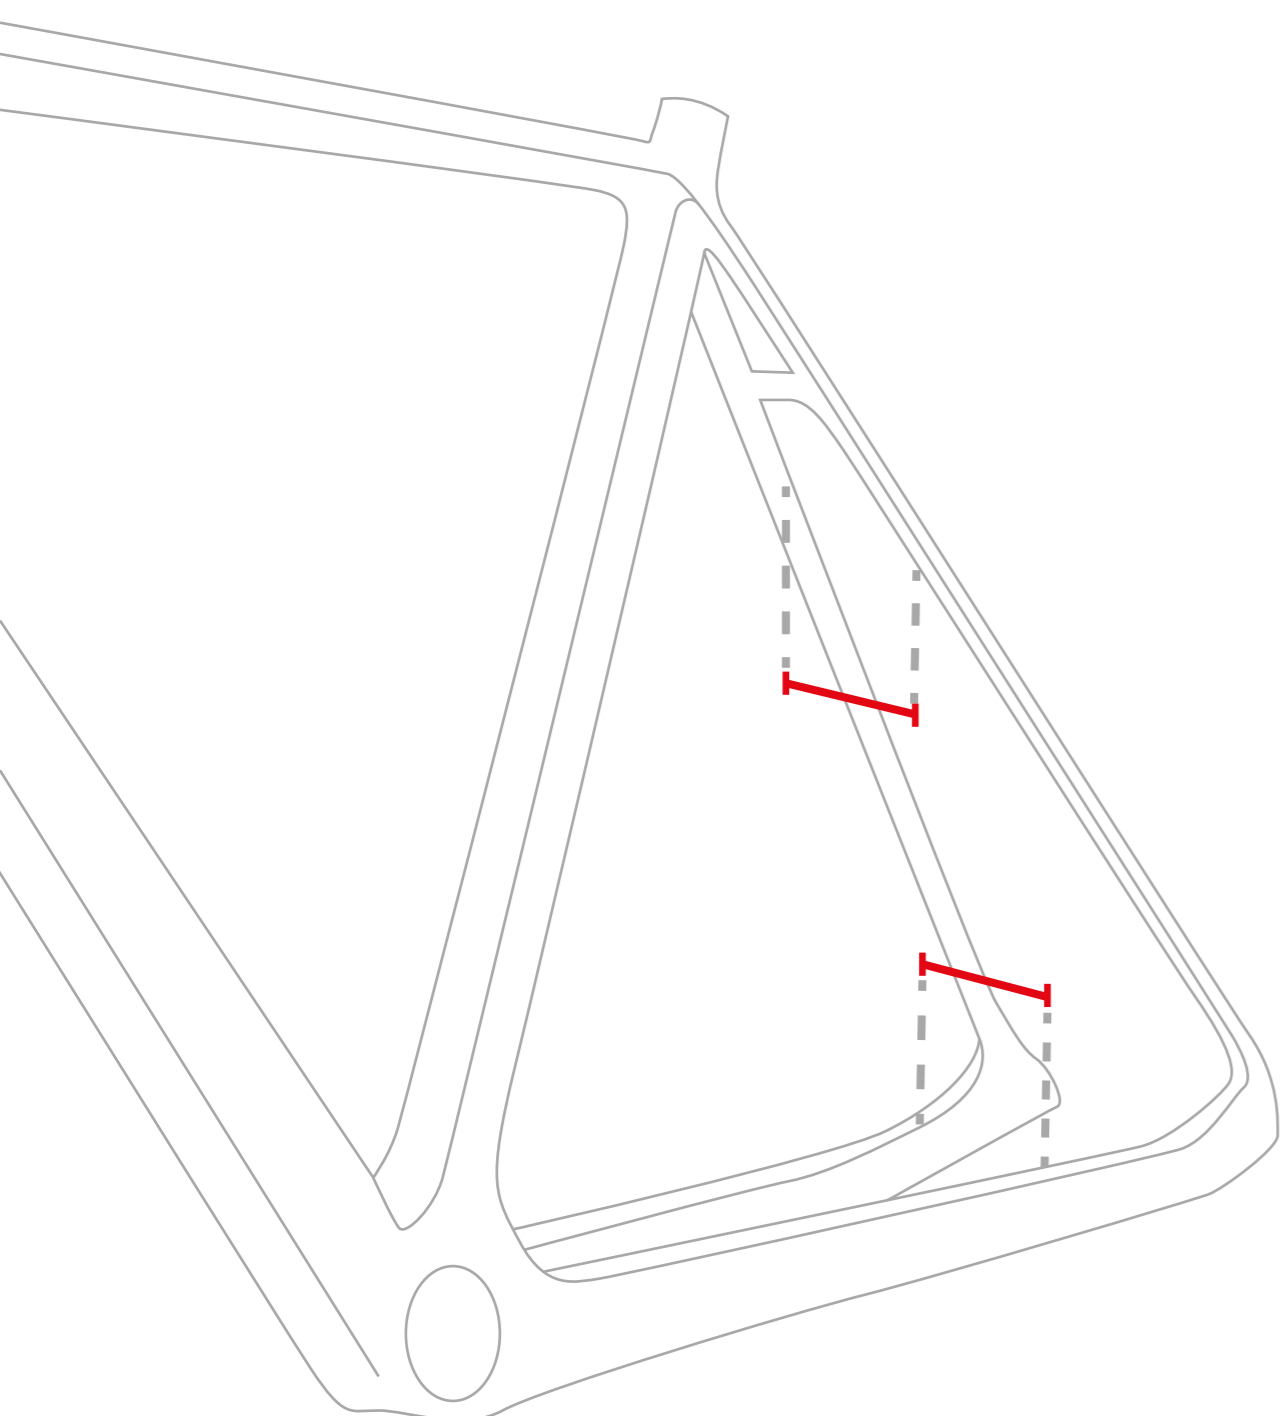

**GRAVEL
/CX / ROAD**

suggested max. tire size
/ sugerowany maks.
rozmiar opony

FREAK	700x43C 27.5"x2.1"
FURIOUS PRO	700x50C
FURIOUS	700x45C
FALCON	700x40C
CX-ONE CARBON	700x43C
CYCLONE DISC	700x32C
CYCLONE	700x28C
APEX / PIUMA	700x25C

MTB

suggested max. tire size
/ sugerowany maks.
rozmiar opony

HERO	29"x2.3"
PEAK 29 CARBON	29"x2.3"
PEAK 29 BOOST	29"x2.25"
PEAK 29 CARBON BOOST	29"x2.3"
POINT	29"x2.3"

**CROSS
/ TREKKING**

suggested max. tire size
/ sugerowany maks.
rozmiar opony

NORDKAPP	700x45C
SHANNON	700x45C