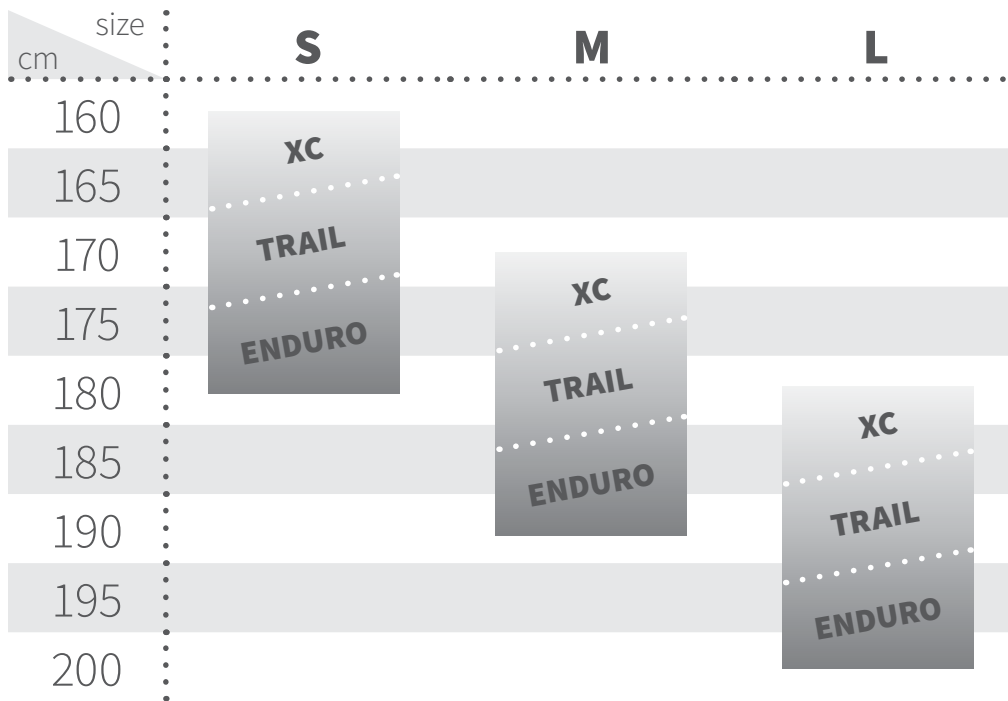

DARTMOOR BLUEBIRD ^(27.5"/29") FRAME FITTING

depending on rider's height and riding style

dartmoor-bikes.com

#rideyourway