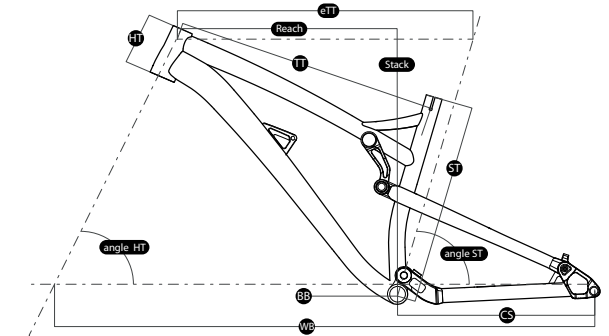

- reach** – horizontal distance from BB center to HT center
- stack** – vertical distance from BB center to HT top
- ST** – seat tube length (BB center to ST top)
- TT** – top tube length (actual)
- eTT** – top tube length (effective)
- CS** – chain stay length
- HT** – head tube length
- HT angle** – head tube angle
- ST angle** – seat tube angle
- BB drop** – bottom bracket height (BB center to WB)
- WB** – wheel base
- standover** – vertical distance from the ground to TT top (in the middle of the TT length with wheels assembled)