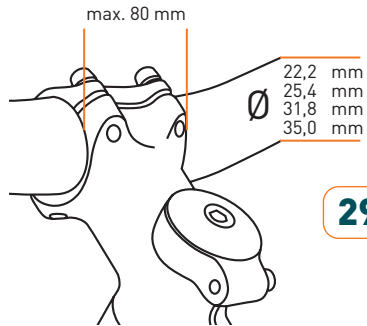

COMPIT

A secure hold with just a twist

- Suitable for all bikes
- Bayonet fastening
- Horizontal and vertical mounting
- Adjustable angle
- With a spacer for different mounting options

29,99 EURO

Requires: