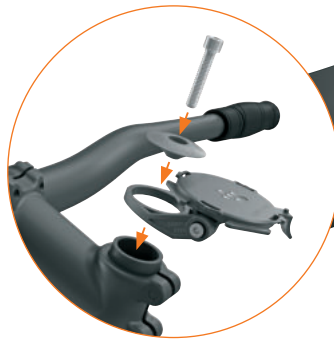

11655

COMPIT/STEM

Stem mounting

- For mounting on the stem
- Bayonet fastening
- Horizontal and vertical mounting
- Adjustable angle
- Includes mounting material

Requires:

SMARTPHONECOVER or **UNIVERSAL INTERFACE ADAPTER**

24,99 EURO

11703

COMPIT / ANYWHERE

universel

- For mounting on the handlebars, stem or top tube
- Bayonet fastening
- Horizontal and vertical mounting
- Adjustable angle
- Mounting with hook and loop fasteners and locking rings